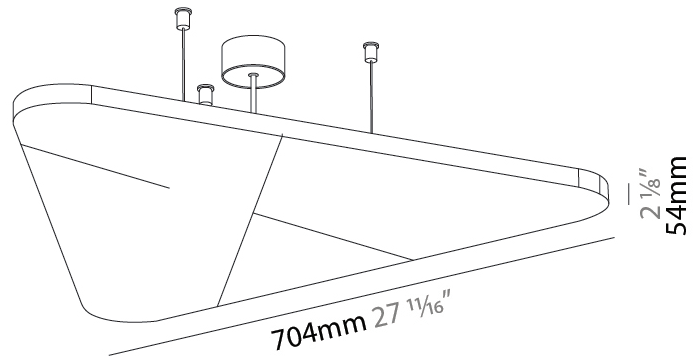

GENERAL

Series: Victory Acoustic Light Panel
Brand: Prolicht
Division: Architectural
Mounting Type: Suspension
Mounting Location: Ceiling
Subcategory: Acoustic

PHYSICAL

Shape: Abstract
Length (mm): 792
Length (in): 31 ³/₁₆
Width (mm): 704
Width (in): 27 ¹¹/₁₆
Height (mm): 54
Height (in): 2 ¹/₈
Light Distribution: Indirect
Fixture Finish: SSR / BKV / CWI / CRY / HAB / UFT / ITA / RUA / FTG / MYG / LOD / PUS / FRO / FUP / KIA / POP / BLS / SPG / MEY / GOH / GUM / CHC / COM / ABZ / JAG / OBR / MOS / ROR
Accent Finish: ANC / ASH / BNA / BTC / BZE / CEL / EGG / EVG / FOG / FOS / FST / FUA / IRI / IRO / KHA / LIC / LIM / MER / MSN / MUS / ONX / PEA / PLU / POL / PPY / RAY / ROY / RST / STE / SWD / TAN / TAU
Fixture Material: Aluminum
Cable Details: 2 000mm / 78 3/4" or 6 000mm / 236 1/4" Transparent Cable

ELECTRICAL

Lamp Type: LED (Zhaga Standard)
Input Wattage (W): 10
Total Output Wattage (W): 9.1
Dimming: Non-Dimmable
Driver Included: Yes
Driver Location: Integrated
Driver Type: Constant Current - Universal
Driver Class: Class 2
Input Voltage (V): 120 - 277

LED

Color Temperature (°K): 2700 / 3000 / 3500 / 4000
Max. Delivered Lumen (lm): 701 / 708 / 730 / 751
Nominal Lumen (lm): 855 / 864 / 890 / 916
CRI: >90 CRI
Lamp Life (hrs): 50000

OPTICAL

RATINGS AND CERTIFICATIONS

Certified By: CSA Certified to UL and CSA Standards
IP rating: IP20